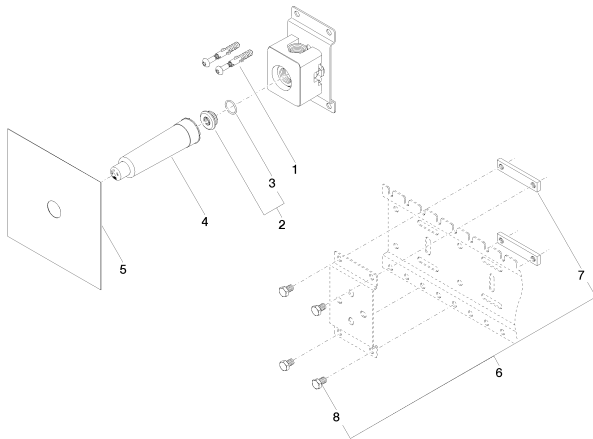

Bathtub - Concealed rough parts
Rough for volume control 1/2" -
Article number: 35 607 970-90 0010

NO IMAGE

AVAILABLE

- brass, lead free
- female thread 1/2" connection
- 1x outlet 1/2"
- Mud guard
- Water protection
- Sound insulation
- Wall elbow 1/2" (concealed rough parts) Also compatible with xGrid

Dimensional drawing

All dimensions in mm / inch = mm x 0,0394

Bathtub - Concealed rough parts
Rough for volume control 1/2" -
Article number: 35 607 970-90 0010

Bathtub - Concealed rough parts
 Rough for volume control 1/2" -
 Article number: 35 607 970-90 0010

Spare parts list

Number	Item Number	Designation	Number of units
1	04 30 31 024 01 90	fixing set	2
2	04 31 20 006 00 90	plug	1
3	09 14 10 053 90	seal	1
4	09 21 02 173 90	cap	1
5	04 14 03 072 00 90	gasket kit	1
6	04 17 20 100 00 90	fixing set	1
7	09 17 20 100 90	holder	2
8	09 30 30 152 90	screw	4