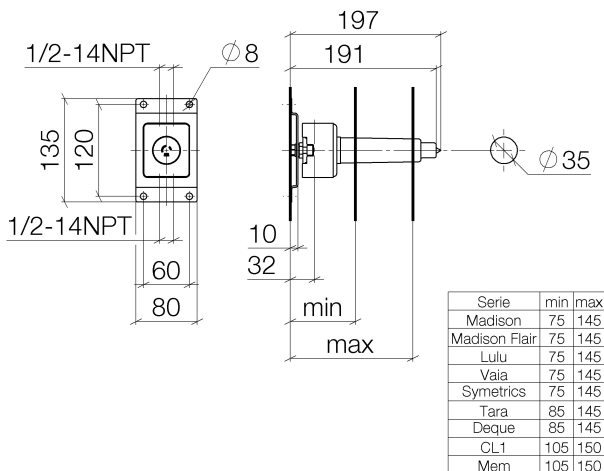

Bathtub - Concealed rough parts
Rough for volume control 1/2" -
Article number: 35 607 970-90 0010

NO IMAGE

AVAILABLE

- brass, lead free
- female thread 1/2" connection
- 1x outlet 1/2"
- Mud guard
- Water protection
- Sound insulation
- Wall elbow 1/2" (concealed rough parts) Also compatible with xGrid

Dimensional drawing

All dimensions in mm / inch = mm x 0,0394

Bathtub - Concealed rough parts
Rough for volume control 1/2" -
Article number: 35 607 970-90 0010

Bathtub - Concealed rough parts
 Rough for volume control 1/2" -
 Article number: 35 607 970-90 0010

Spare parts list

Number	Item Number	Designation	Number of units
1	04 30 31 024 01 90	fixing set	2
2	04 31 20 006 00 90	plug	1
3	09 14 10 053 90	seal	1
4	09 21 02 173 90	cap	1
5	04 14 03 072 00 90	gasket kit	1
6	04 17 20 100 00 90	fixing set	1
7	09 17 20 100 90	holder	2
8	09 30 30 152 90	screw	4